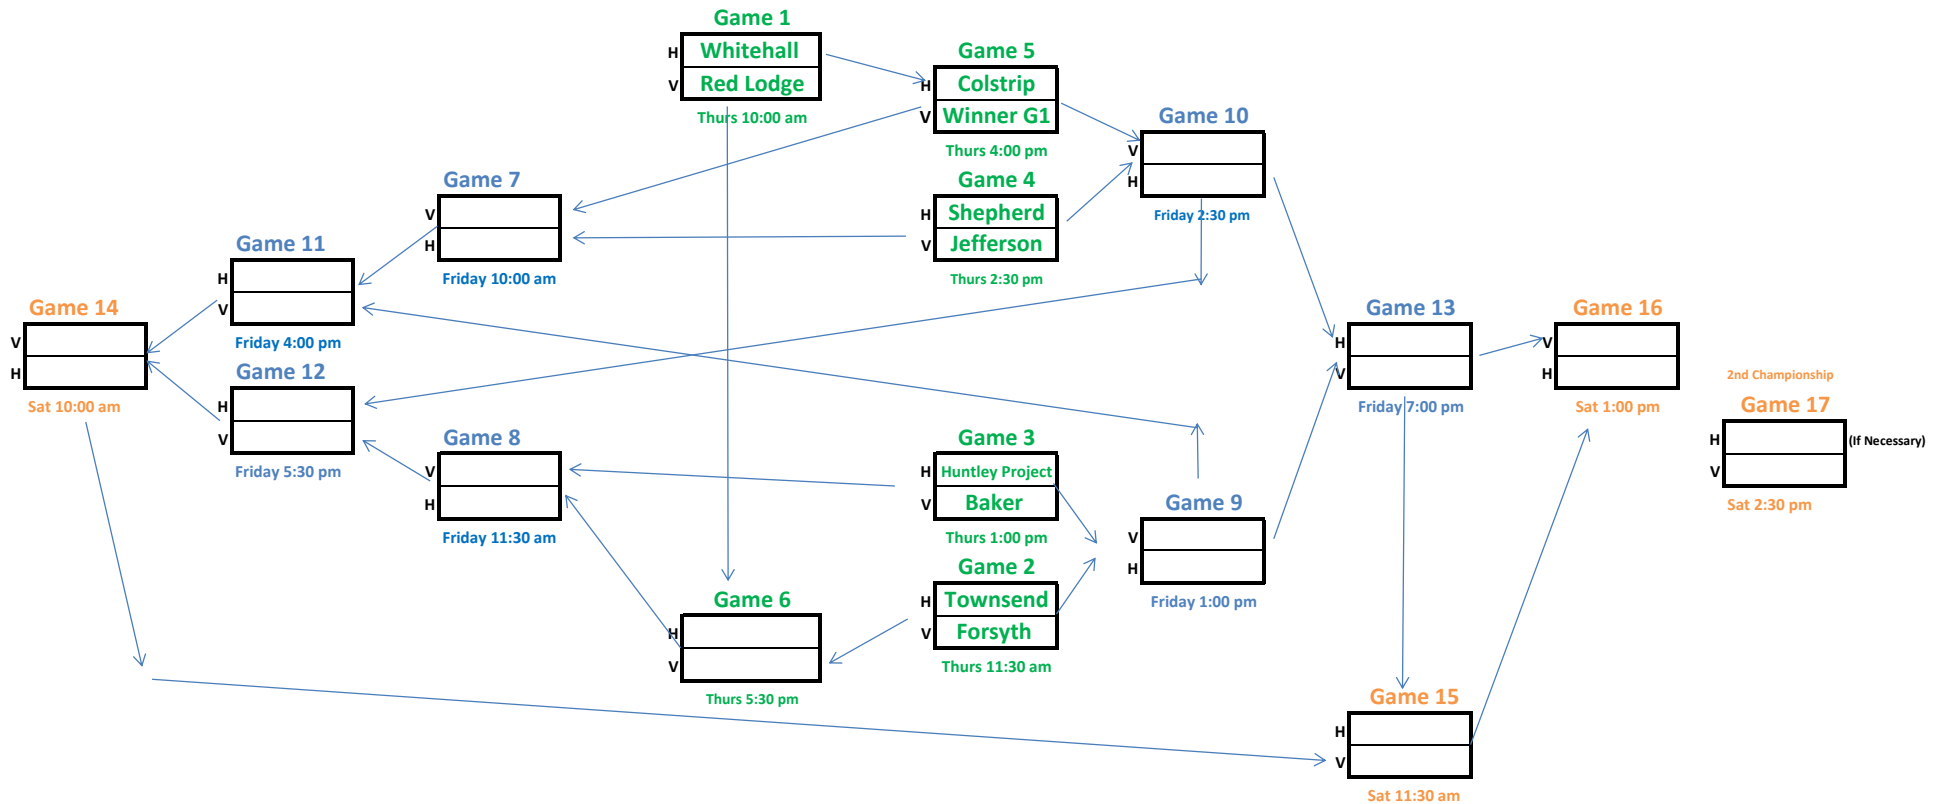

Southern B Divisional Volleyball 2022

Manhattan High School November 3-5

Thursday

Game 1 10:00 a.m.
 Game 2 11:30 a.m.
 Game 3 1:00 p.m.
 Game 4 2:30 p.m.
 Game 5 4:00 p.m.
 Game 6 5:30 p.m.

Friday

Game 7 10:00 a.m.
 Game 8 11:30 a.m.
 Game 9 1:00 p.m.
 Game 10 2:30 p.m.
 Game 11 4:00p.m.
 Game 12 5:30 p.m.
 Game 13 7:00 p.m.

Saturday

Game 14 10:00 a.m.
 Game 15 11:30 a.m.
 Game 16 1:00 p.m.
 Game 17 2:30 p.m.